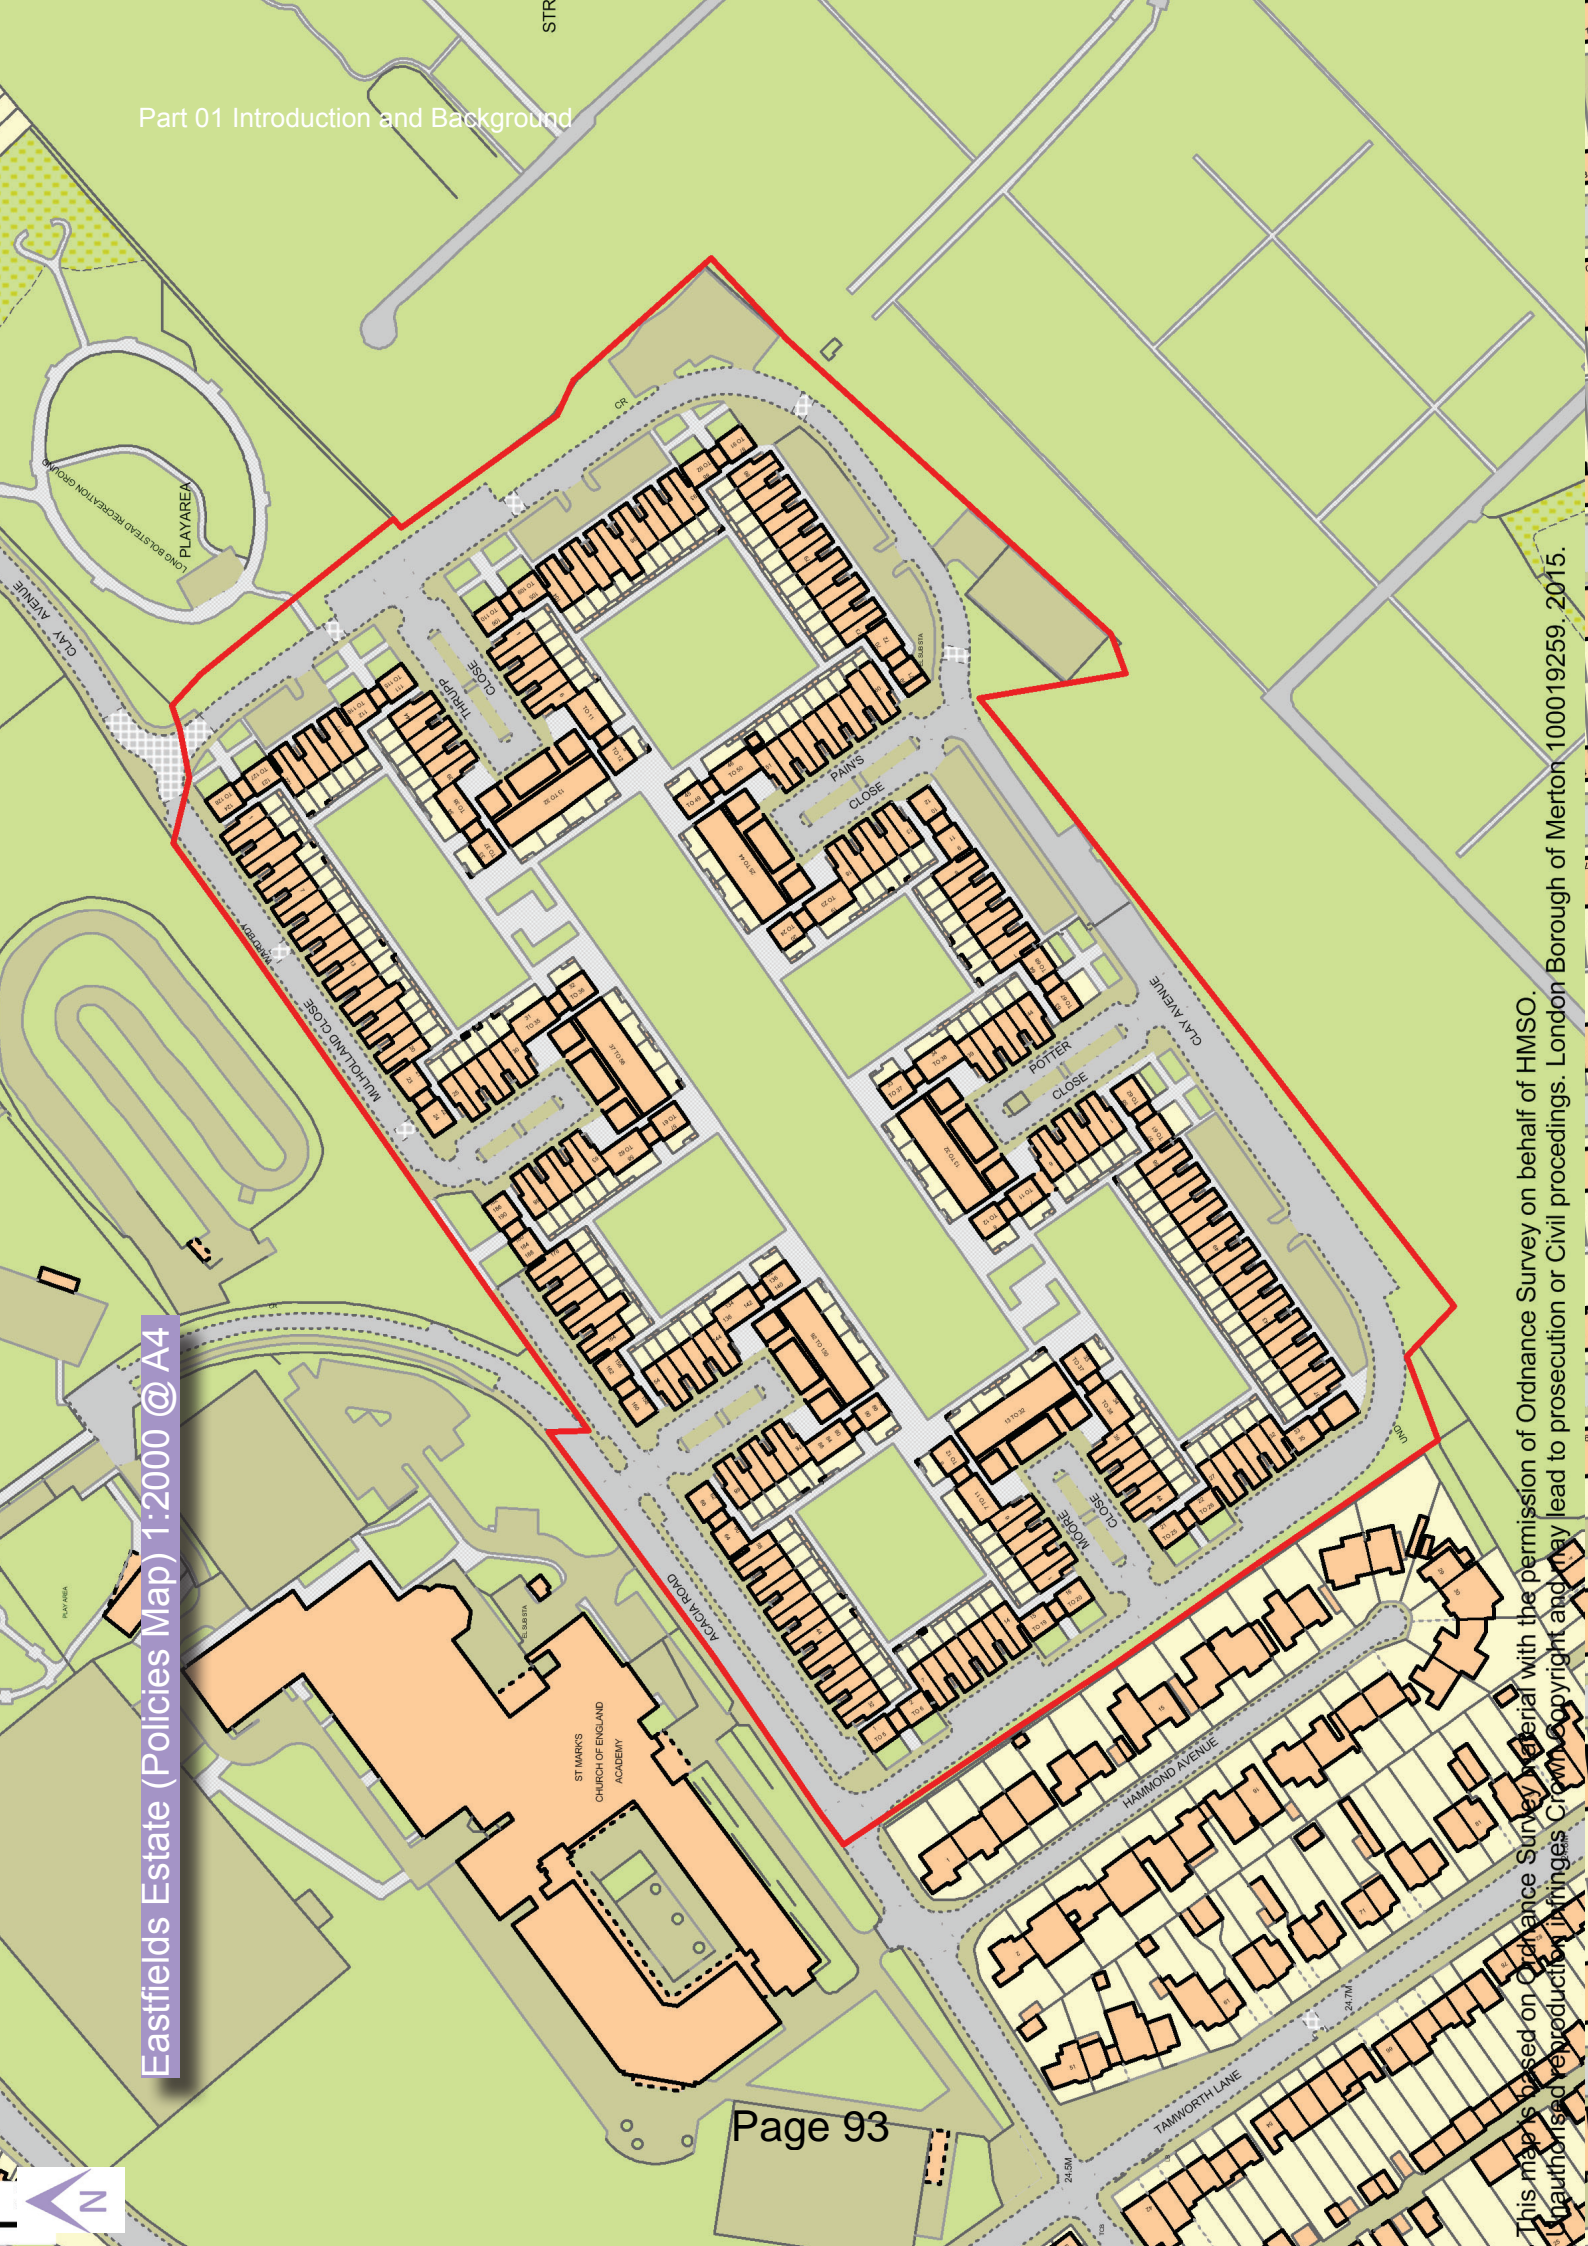

Eastfields Estate (Policies Map) 1:2000 @ A4

This map is based on Ordnance Survey material with the permission of Ordnance Survey on behalf of HMSO. Unauthorised reproduction in any form may lead to prosecution or civil proceedings. London Borough of Merton 100019259, 2015.

This page is intentionally left blank